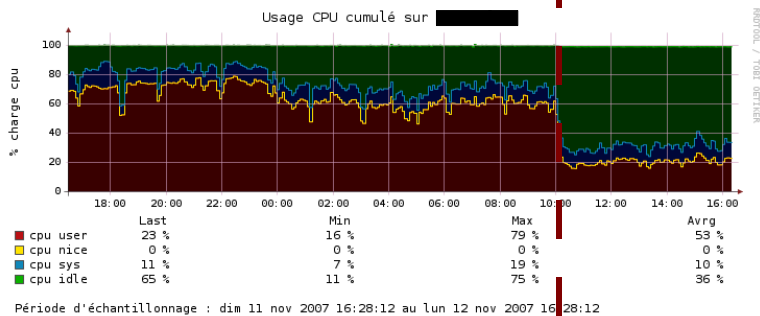

**Without Zend Platform** | **With Zend Platform**

**Manage 3.5x more traffic**

**Having 3x less load**

**Approximately same quantity of process**