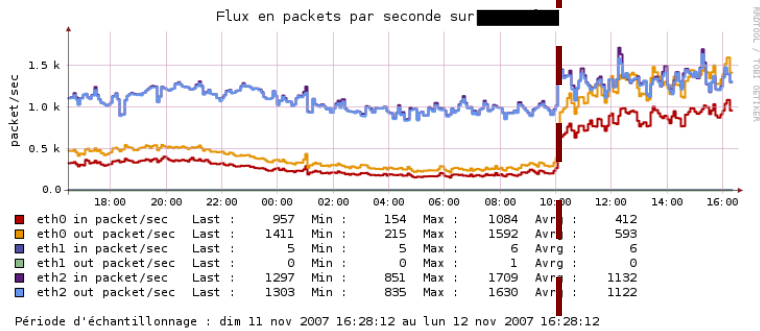

**Without Zend Platform** | **With Zend Platform**

**Manage 3.5x more traffic**

**Having 3x less load**

**Approximately same quantity of process**