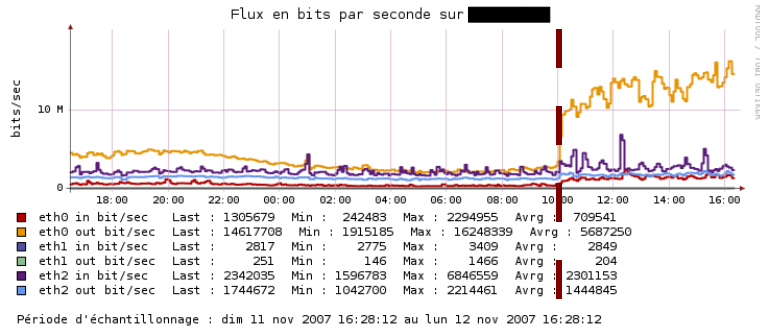

**Without Zend Platform** | **With Zend Platform**

**Manage 3.5x more traffic**

**Having 3x less load**

**Approximately same quantity of process**