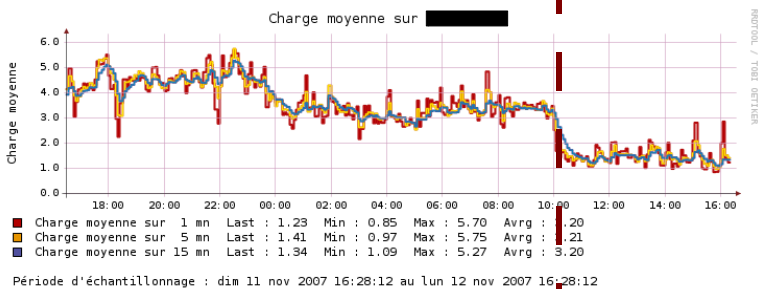

**Without Zend Platform** | **With Zend Platform**

**Manage 3.5x more traffic**

**Having 3x less load**

**Approximately same quantity of process**